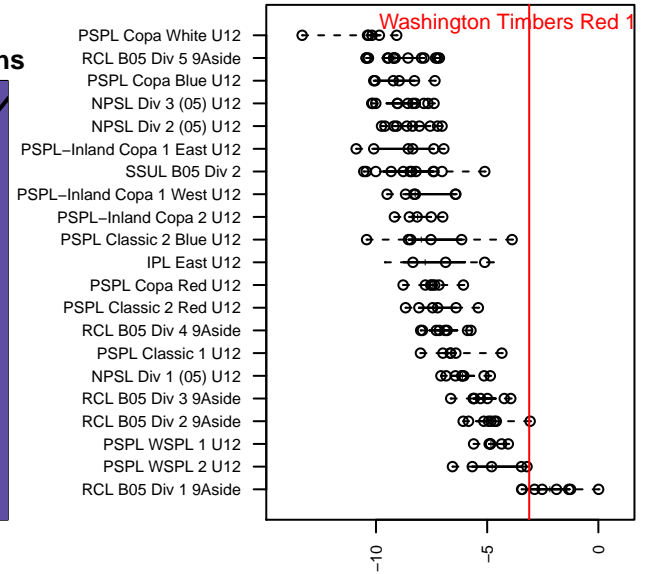

## Washington Timbers Red 1 B05

Washington Timbers  
 Vancouver, WA  
 B05 total strength=980  
 attack=3.13 defense=1.11  
 fall league = PTT B05 Premier White  
 spr league = Spr OYS B05 Premier Green

alt names used:  
 WA Timbers FC B05 Red 1  
 WA Timbers 05B Red 1  
 WA Timbers 05B Red 1  
 WA Timbers 05B Red 1

Venues played:  
 2016 Clash At the Border Gold U12  
 2016 PTT B05 Premier White  
 2016 Spr OYS B05 Premier Green  
 2016 OYS State Cup B05

**attack and defense variance (black dot)  
relative to other teams  
and top 10 in region**

**attack and defense rating  
relative to others at age  
and all opponents in last 13 months**

**Performance relative to 13 month average**