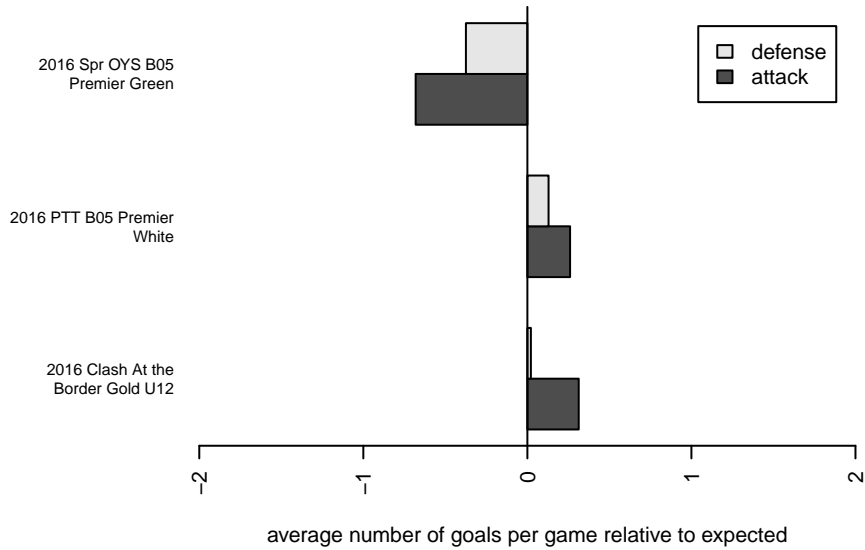

## Washington Timbers Red 1 B05

Washington Timbers  
 Vancouver, WA  
 B05 total strength=980  
 attack=3.13 defense=1.11  
 fall league = PTT B05 Premier White  
 spr league = Spr OYS B05 Premier Green

alt names used:  
 WA Timbers FC B05 Red 1  
 WA Timbers 05B Red 1  
 WA Timbers 05B Red 1  
 WA Timbers 05B Red 1

Venues played:  
 2016 Clash At the Border Gold U12  
 2016 PTT B05 Premier White  
 2016 Spr OYS B05 Premier Green  
 2016 OYS State Cup B05

**attack and defense variance (black dot)  
relative to other teams  
and top 10 in region**

**attack and defense rating  
relative to others at age  
and all opponents in last 13 months**

**Performance relative to 13 month average**