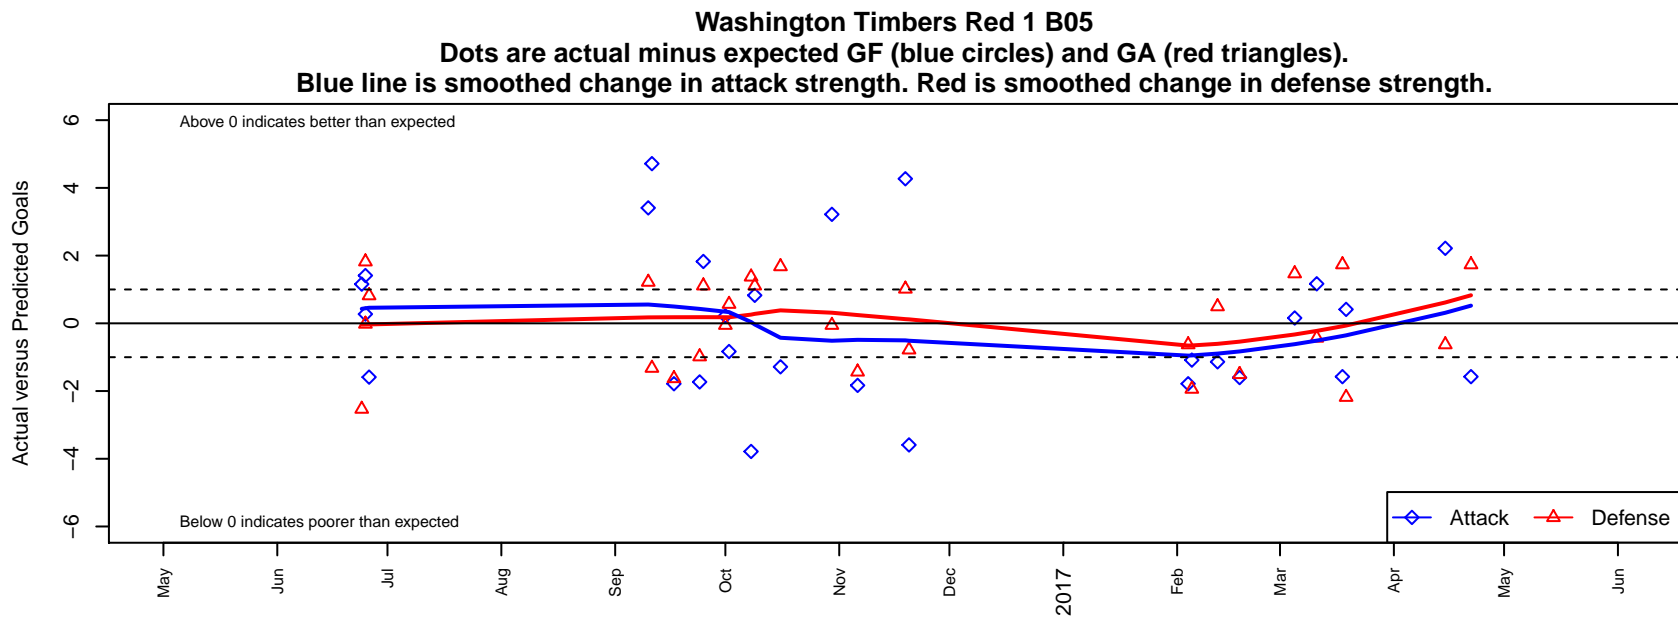

## Washington Timbers Red 1 B05

Washington Timbers  
 Vancouver, WA  
 B05 total strength=980  
 attack=3.13 defense=1.11  
 fall league = PTT B05 Premier White  
 spr league = Spr OYS B05 Premier Green

**attack and defense variance (black dot)  
relative to other teams  
and top 10 in region**

**attack and defense rating  
relative to others at age  
and all opponents in last 13 months**

**Performance relative to 13 month average**